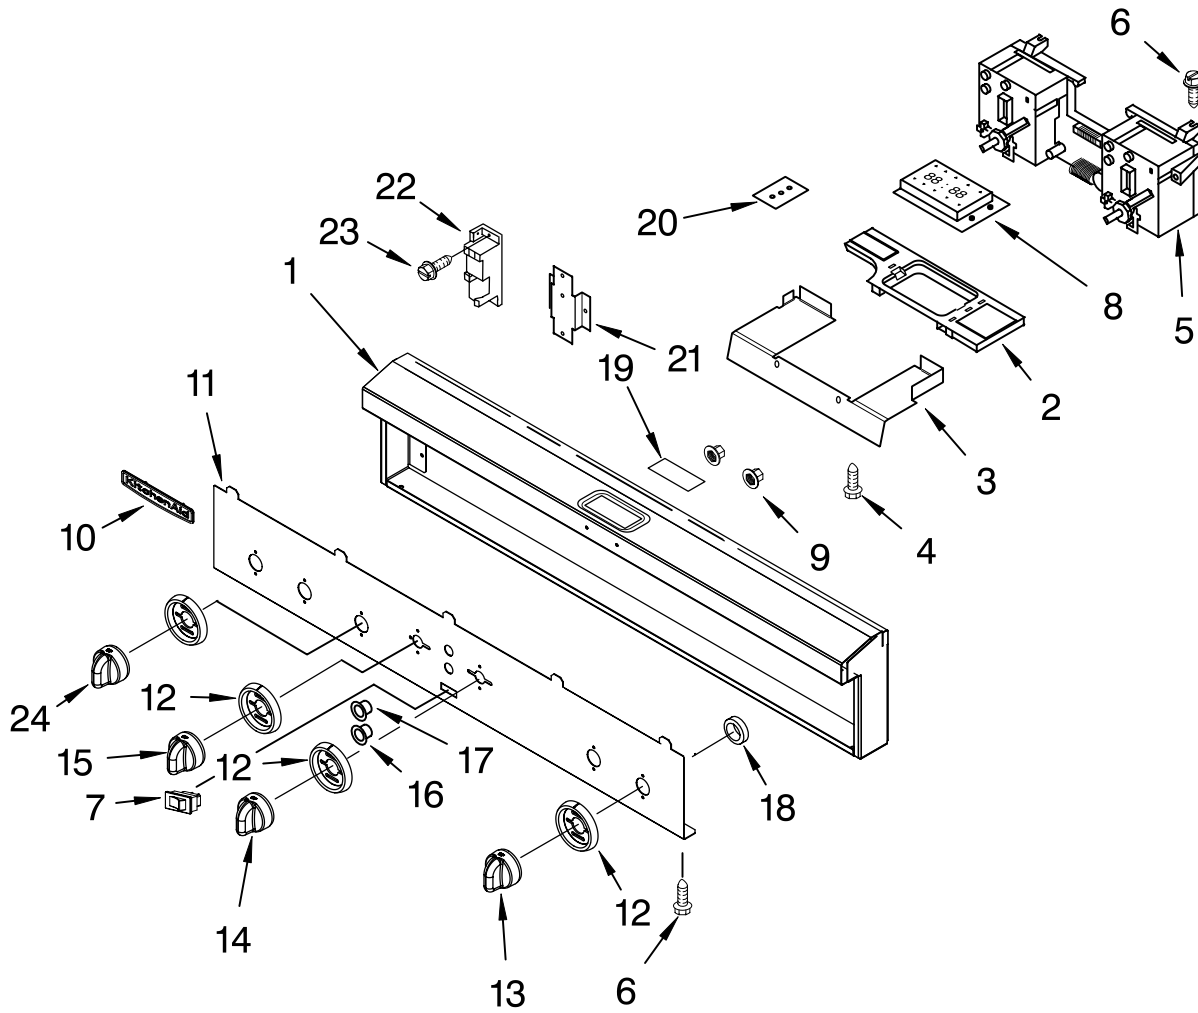

CONTROL PANEL PARTS

For Model:KDRP463LSS04
(Stainless Steel)

Illus. No.	Part No.	DESCRIPTION	Illus. No.	Part No.	DESCRIPTION	Illus. No.	Part No.	DESCRIPTION
1	8300208	Panel, Control	9	2004333	Palnut	17	4452997	Button, Enter
2	4453000	Bracket, Display	10	2005292	Nameplate	18	4455719	Spacer Ring
3	8300805	Bracket, Display Mounting	11	8301490	Face, Control Panel	19	4455806	Glass, Display
4	3196537	Screw, 8-18 x 3/8	12	4455192	Bezel, Knob	20	3192439	Seal, Limiter
5	8300203	Control, Zodiac	13	4454970	Knob, Control	21	8285005	Bracket, Spark Module
6	3196184	Screw, 6-19 x 1	14	4455115	Knob, Temp/Time	22	8522426	Module, Spark
7	4452842	Switch, Rocker	15	4455141	Knob, Selector	23	3400843	Screw
8	4452999	Module, Display	16	4452998	Button, Cancel	24	8284743	Knob, Grill

FOR ORDERING INFORMATION REFER TO PARTS PRICE LIST